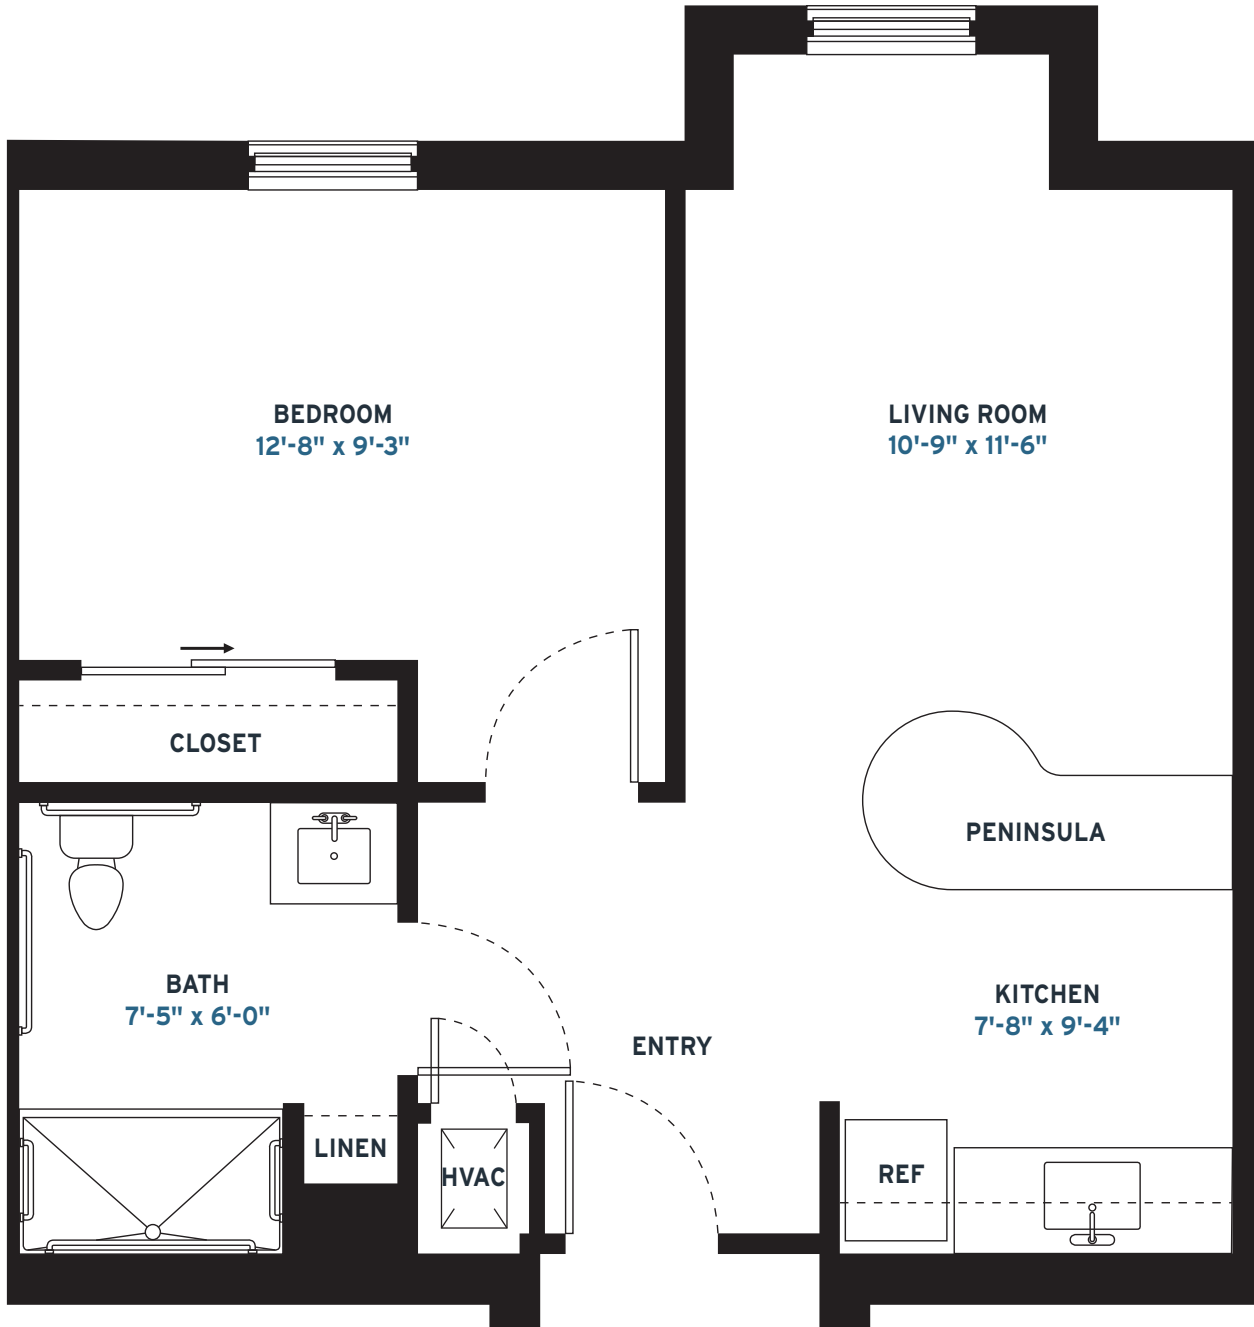

# The Eustis

1 BEDROOM | 1 BATH | 515 SQUARE FEET

Dimensions may vary based on individual floor plan.