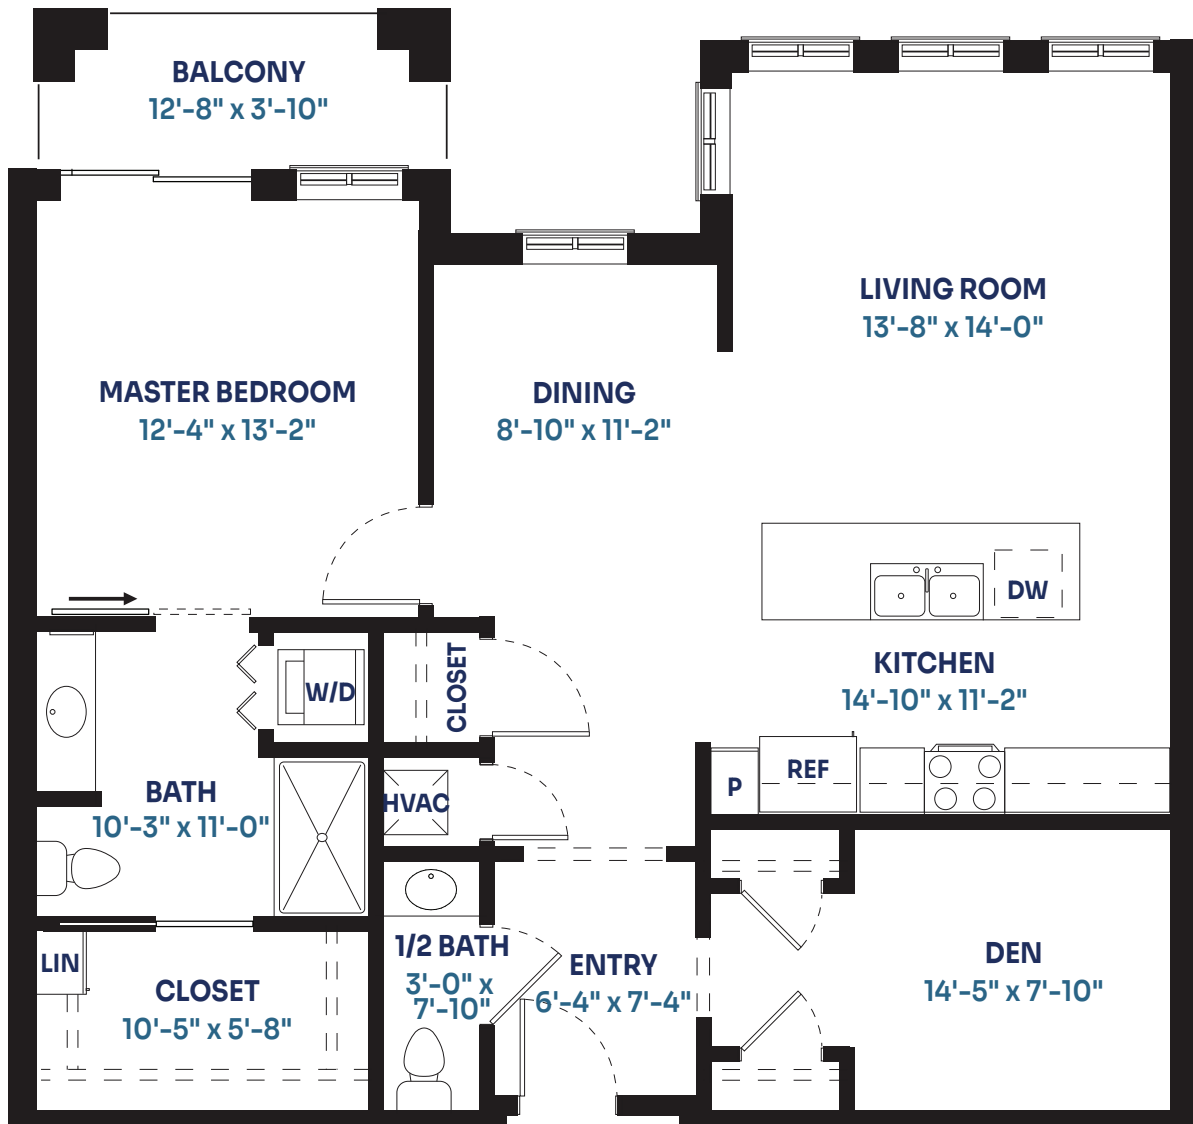

# The Knight

1 BEDROOM + DEN | 1.5 BATHS | 1,119 SQUARE FEET

Dimensions may vary based on individual floor plan.