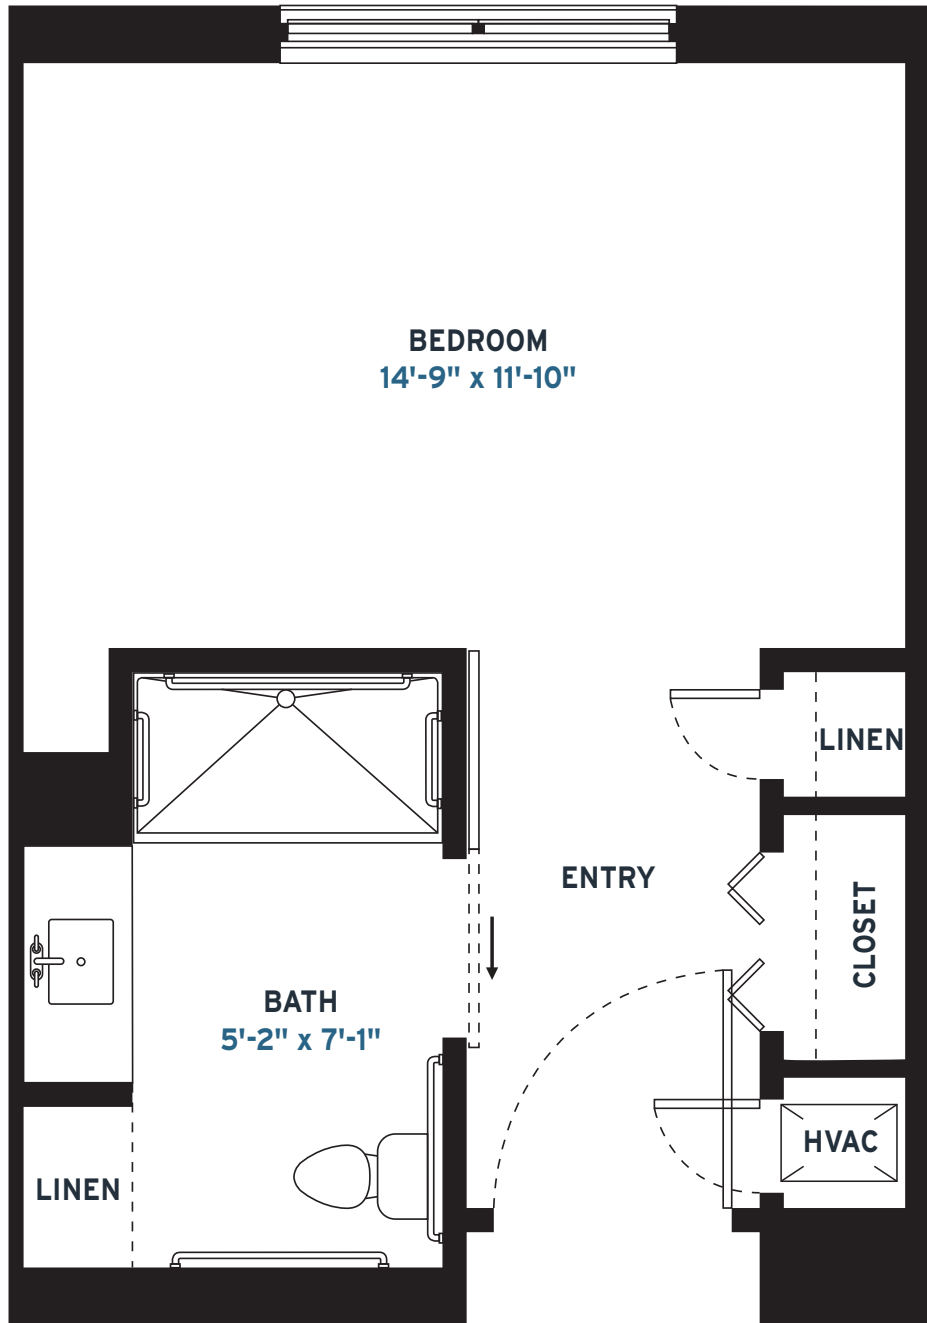

# The Osceola

1 BEDROOM | 1 BATH | 291 SQUARE FEET

Dimensions may vary based on individual floor plan.