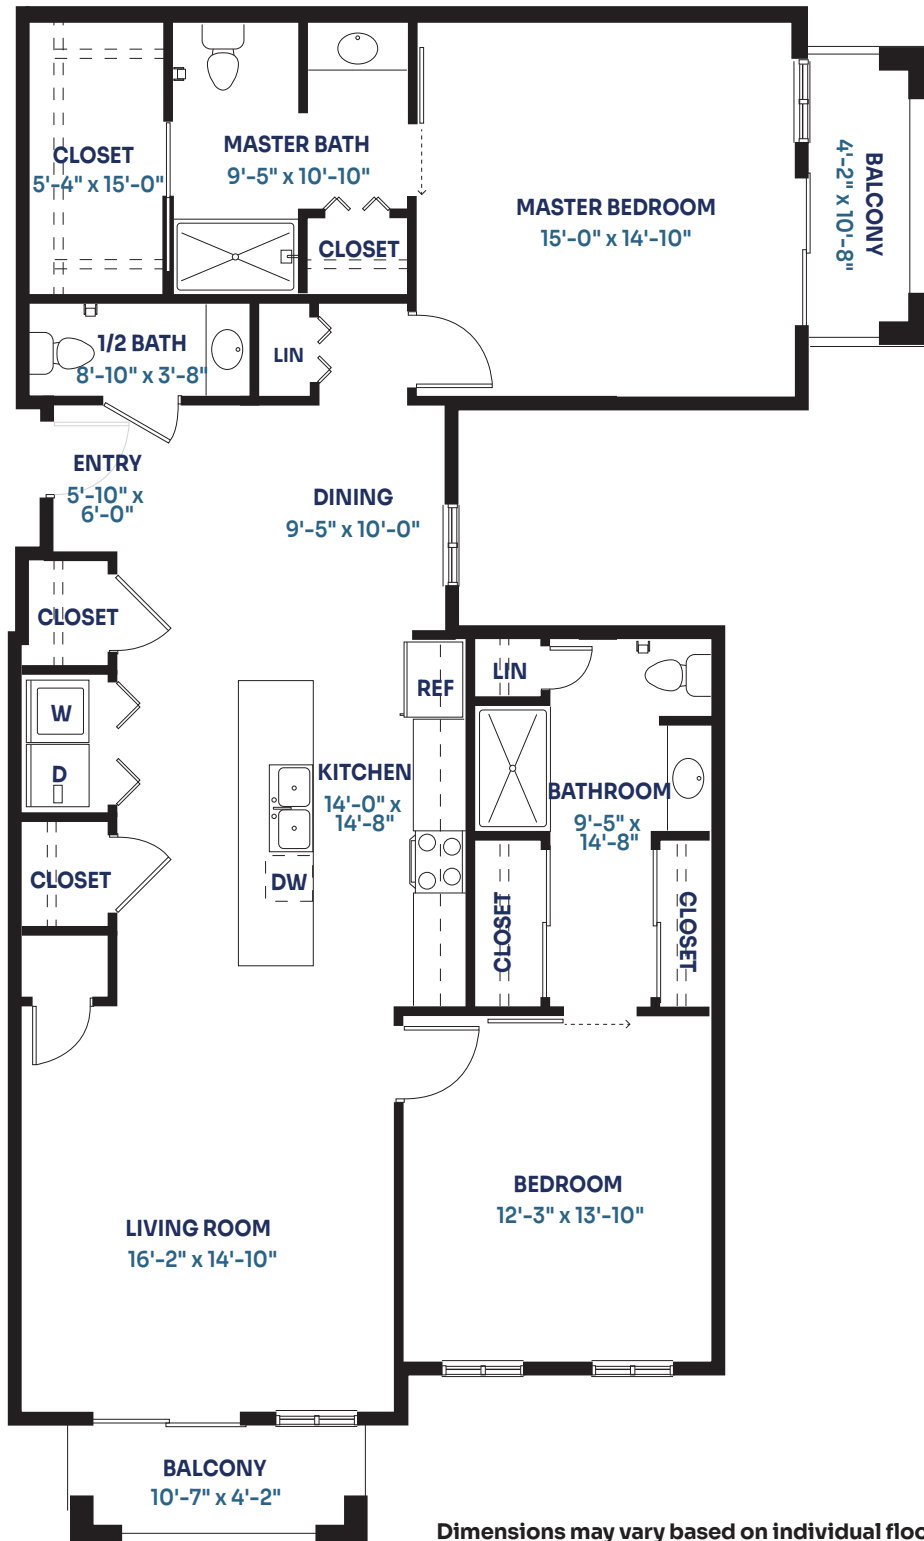

The Regent

2 BEDROOM | 2.5 BATHS | 1,532 SQUARE FEET

Dimensions may vary based on individual floor plan.