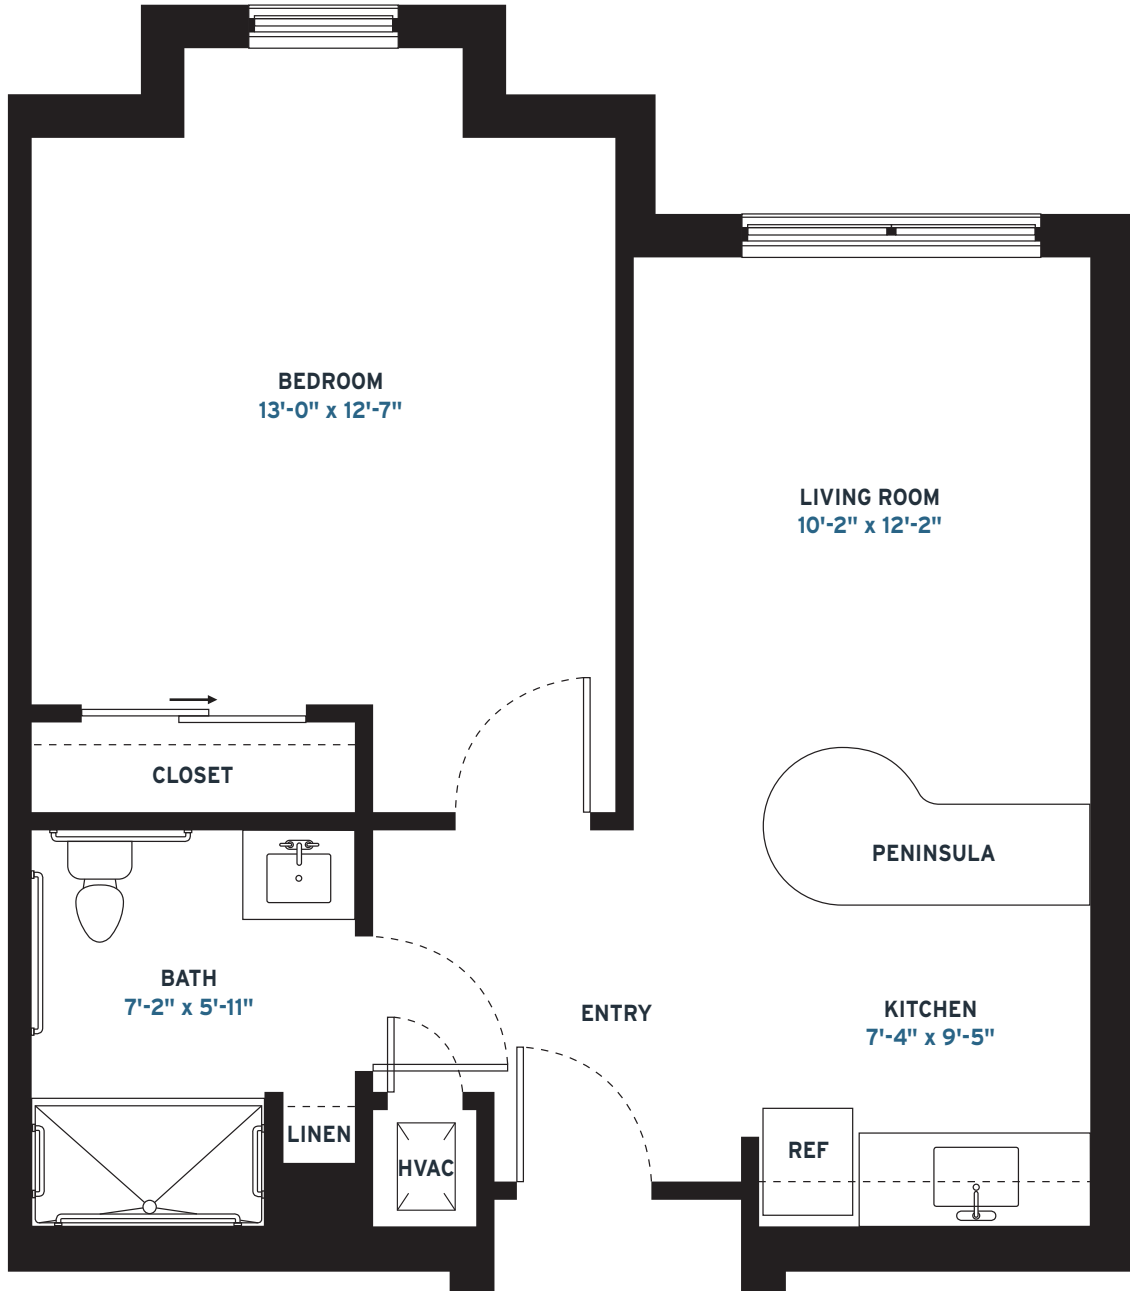

The St. John

1 BEDROOM | 1 BATH | 551 SQUARE FEET

Dimensions may vary based on individual floor plan.