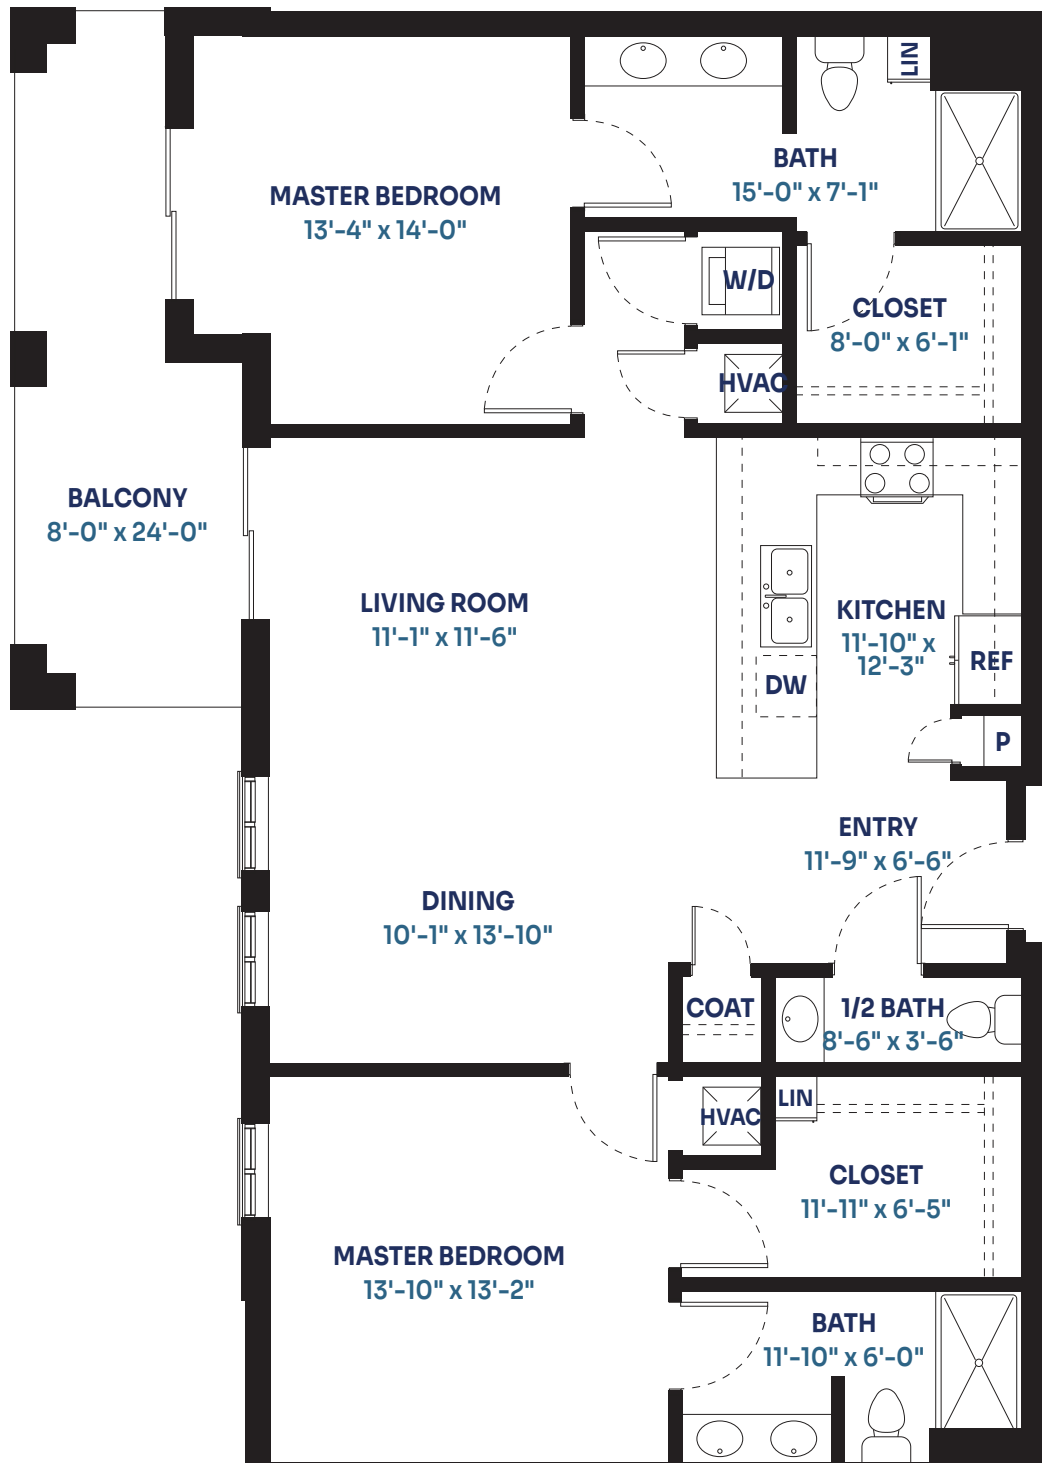

Chamberlain

2 BEDROOM | 2.5 BATHS | 1,403 SQUARE FEET

Dimensions may vary based on individual floor plan.