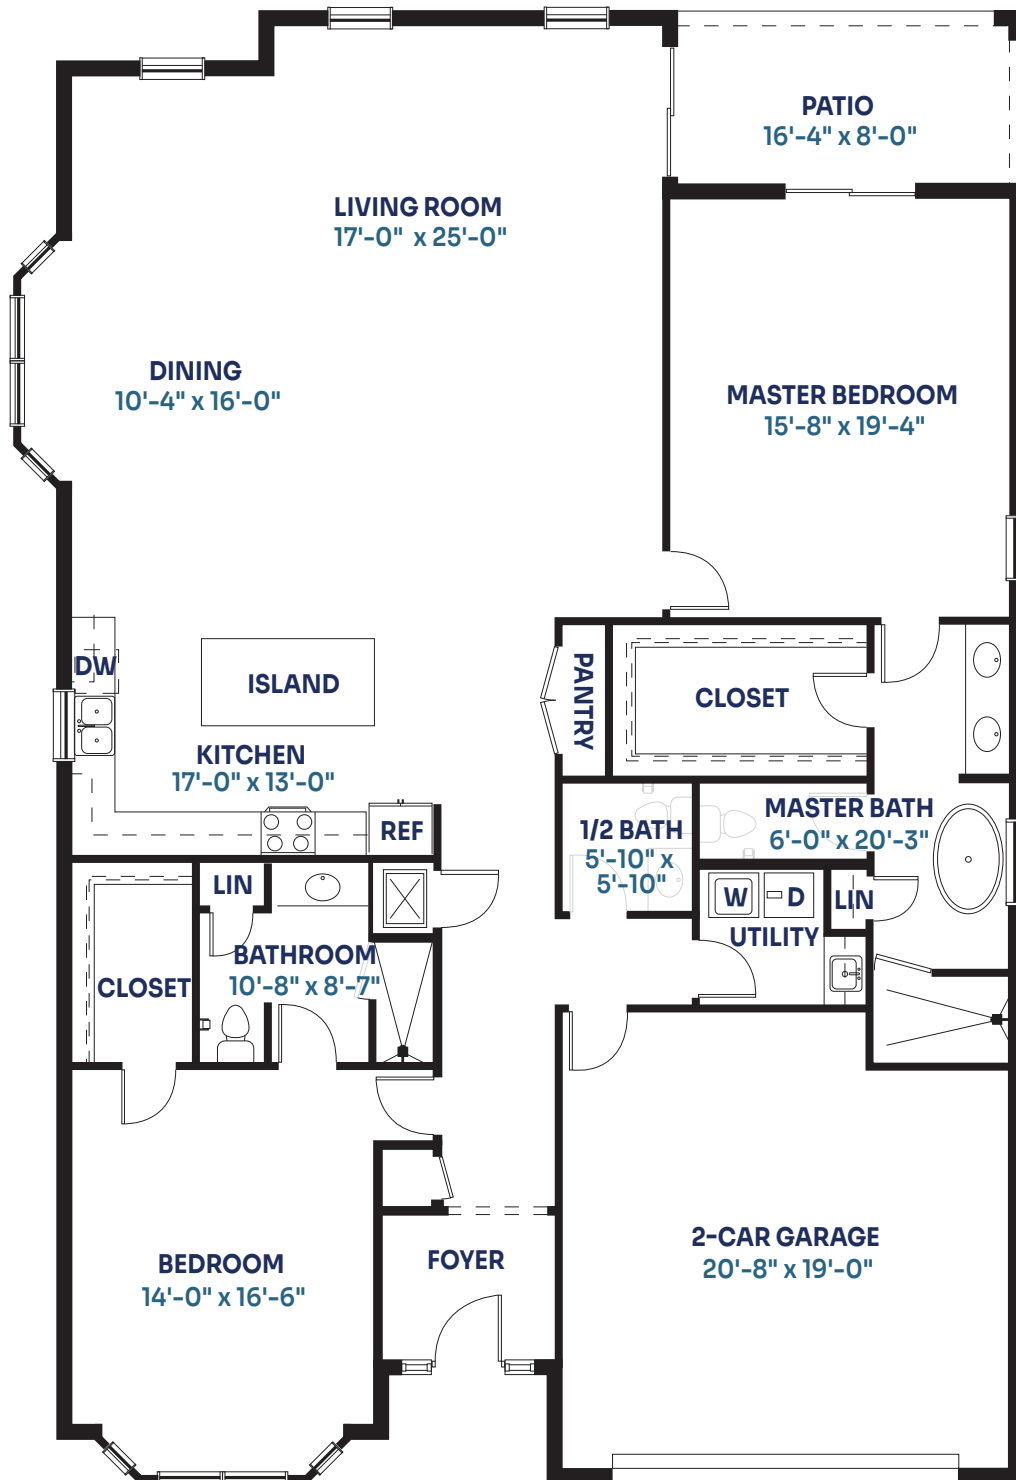

The Monarch

2 BEDROOM | 2.5 BATHS | 2,404 SQUARE FEET

Dimensions may vary based on individual floor plan.