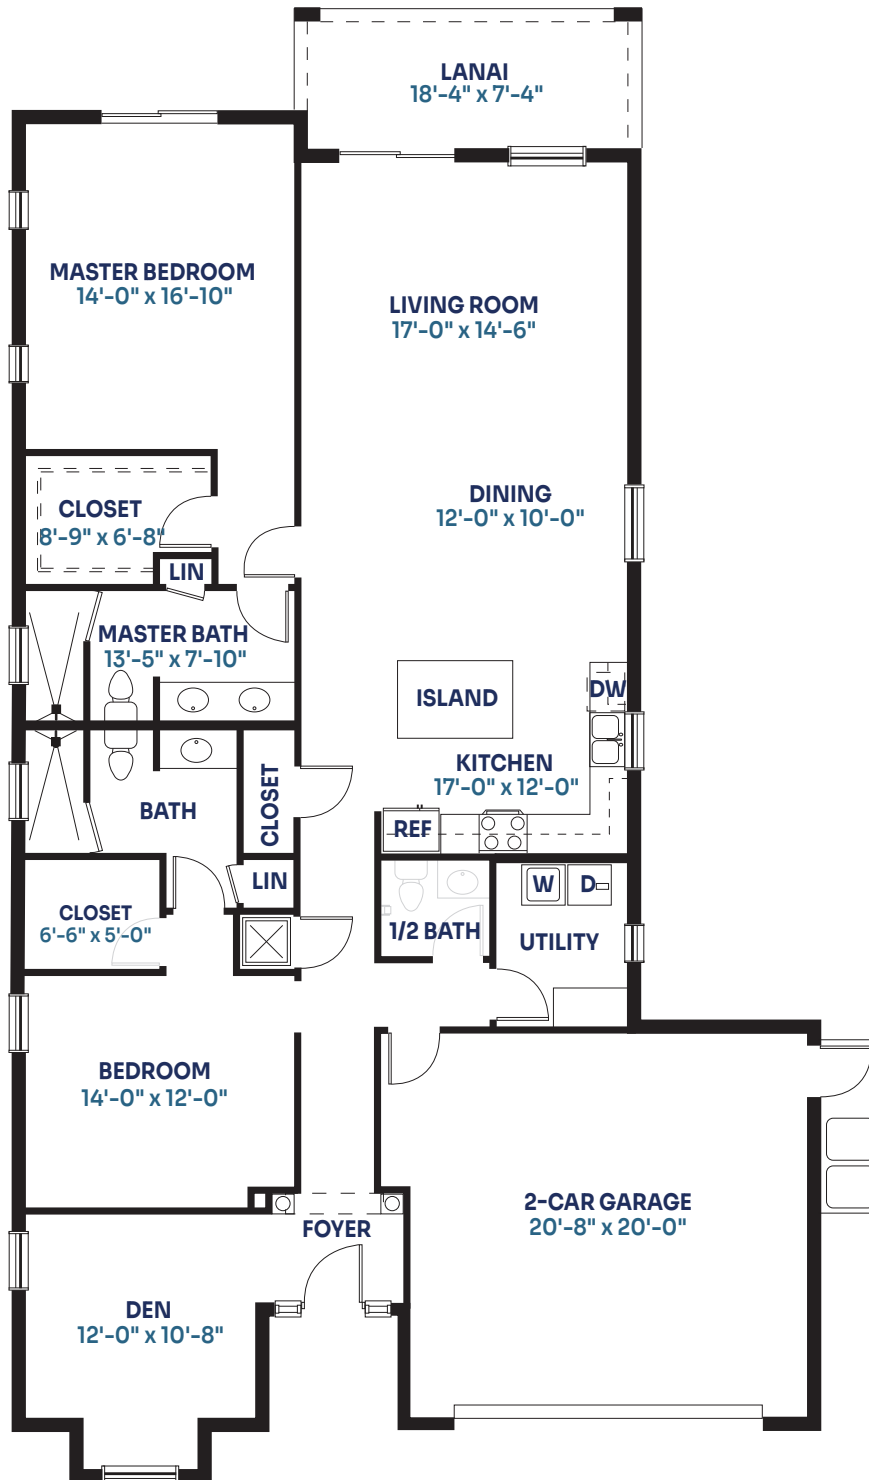

The Noble

2 BEDROOM + DEN | 2.5 BATHS | 1,920 SQUARE FEET

Dimensions may vary based on individual floor plan.